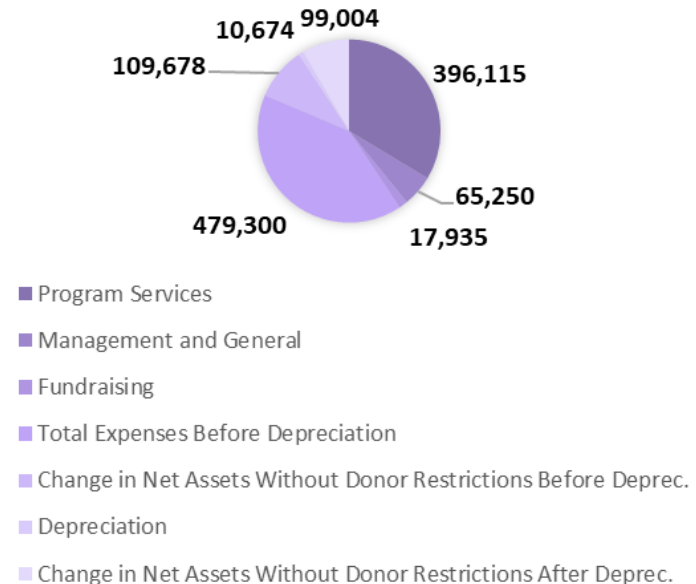

Statement of Activities

January 1, 2020 - December 31, 2020

(in thousands)	2020
Support and Revenue	
Contributions	306,302
Building Fund Donations (with donor restrictions)	1,225
Other Income	12,202
PPP Loan Forgiveness	33,068
Donated Toys	236,181
Total Support and Revenue	588,978
Expenses	
Program Services	396,115
Management & General	65,250
Fundraising	17,935
Total Expenses Before Depreciation	479,300
Change in Unrestricted Net Assets Before Depreciation	109,678
Depreciation	10,674
Change in Unrestricted Net Assets After Depreciation	99,004
Net Assets - Beginning of Year	227,569
Net Assets - End of Year	326,573

Support and Revenue

EXPENSES