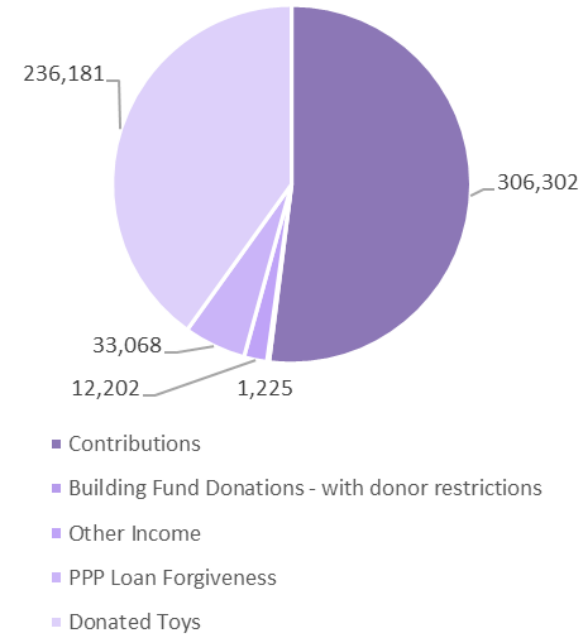

Statement of Activities

January 1, 2020 - December 31, 2020

(in thousands)	2020
Support and Revenue	
Contributions	306,302
Building Fund Donations (with donor restrictions)	1,225
Other Income	12,202
PPP Loan Forgiveness	33,068
Donated Toys	236,181
Total Support and Revenue	588,978
Expenses	
Program Services	396,115
Management & General	65,250
Fundraising	17,935
Total Expenses Before Depreciation	479,300
Change in Unrestricted Net Assets Before Depreciation	109,678
Depreciation	10,674
Change in Unrestricted Net Assets After Depreciation	99,004
Net Assets - Beginning of Year	227,569
Net Assets - End of Year	326,573

Support and Revenue